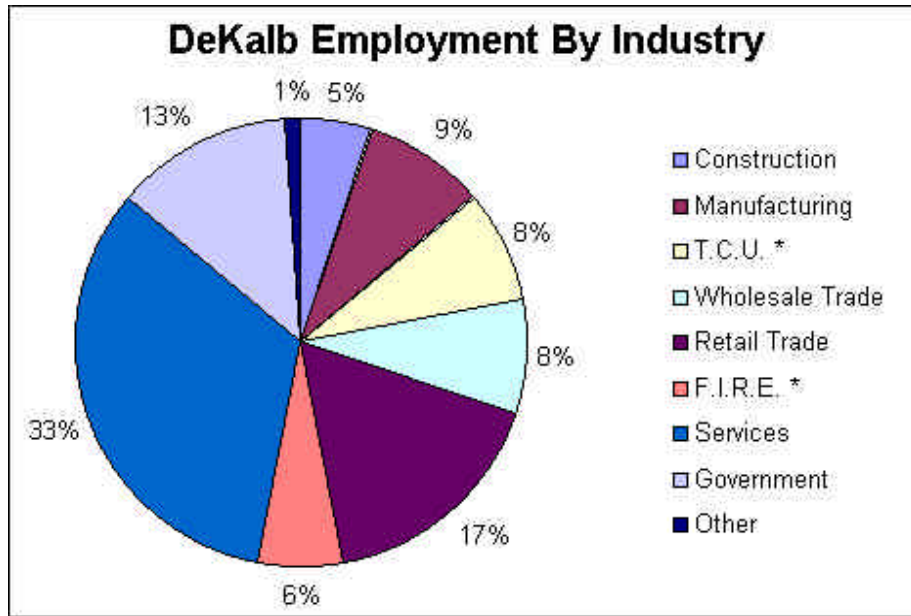

DeKalb Income and Housing: Statistical Data

Employment by Industry: Nine percent of the jobs in DeKalb are in manufacturing industries. Service industries comprise the bulk of employment in the county with 37 percent of the jobs. The top employers offering service jobs are in:

Business Services ranging from data processing to temporary firms: 31%

Health Services: 25%

Engineering & Management: 11%

* T.C.U. is Transportation, Communications & Utilities, F.I.R.E. is Finance, Insurance & Real Estate Source: Georgia Dept. of Labor

Source: Georgia Dept. of Labor, Workforce Information & Analysis, 2nd Quarter 2000

DeKalb's 10 Largest Manufacturing Employers

Company	City	Employee Count	Main Product
General Motors, Mid/Lux Car Division	Doraville	3,500	Automobile Assembly
Lanier Worldwide	Atlanta	800	Dictating Equipment
Earthgrains, Inc.	Decatur	680	Breads & Rolls
Edwards Baking Co.	Atlanta	542	Pies & Pie Pieces
Siemens Energy & Automation, Inc.	Tucker	525	Circuit Breaker Load Centers
John H. Harland Co.	Decatur	500	Check Printing
Georgia Duck & Cordage Mill	Scottdale	445	Rubber Conveyor Belting
Scientific-Atlanta, Inc., Electronic Systems	Doraville	435	Antenna Telemetry Systems
Hormel Foods	Tucker	364	Meat Products
WinCup	Stone Mountain	355	Styrofoam Cups